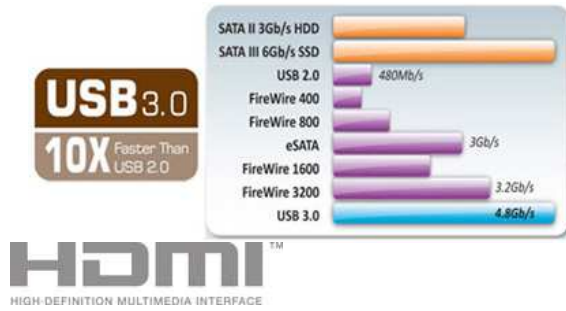

Specifications

Operating System	Genuine Windows® 7 Starter Express Gate This version contains all product updates (SP1)
Display	10.1" LED Backlight WSVGA (1024x600) Screen
CPU	AMD® Fusion APU C30 1.2GHz (single core)/C50 1.0GHz (dual core) Processor *
Graphic	AMD® Radeon HD 6250
Memory	DDR3, 1 x SO-DIMM, 1GB/2GB (Maximum 2GB)
Storage	2.5" SATA 250GB/320GB/500GB HDD *1 3 GB Web Storage*1 *Complimentary one-year trial of ASUS WebStorage. Please visit www.asuswebstorage.com
Wireless Data Network	WLAN 802.11 b/g/n@2.4GHz Bluetooth V3.0+HS*1
Camera	0.3 M Pixel Camera
Audio	Hi-Definition Audio CODEC High Quality Speaker High Quality Mic
Interface	1 x VGA Connector 2 x USB 2.0 *2 1 x LAN RJ-45 (10/100 Mbps) 1 x HDMI 1 x Audio Jack (Headphone/Mic-In) 1 x Card Reader : SD/ SDHC/ MMC
Battery	8.5(C30)/7.5(C50)hrs (6cells, 5200mAh, 56W/h) Li-ion Battery*3 3.5(C30)/3(C50)hrs (3cells, 2200mAh, 23W/h) Li-ion Battery*3 *3 : Subject to system configuration and usage. Please visit our web page for more information.
Dimensions	262 x 178 x 23.6 ~36.4 mm (WxDxH)
Weight	1.27 Kgs (w/ 3cell battery) 1.29 Kgs (w/ 6cell battery)
Color	Glossy : Black, Red, White Texture : Black, White
Note	*1 : Availability is dependent on selected model, country or operator support. Check with your local ASUS website for more details. *2 : Optional: 1 x USB2.0 and 1 x USB3.0 *3 : Subject to system configuration and usage. Please visit our web page for more information.